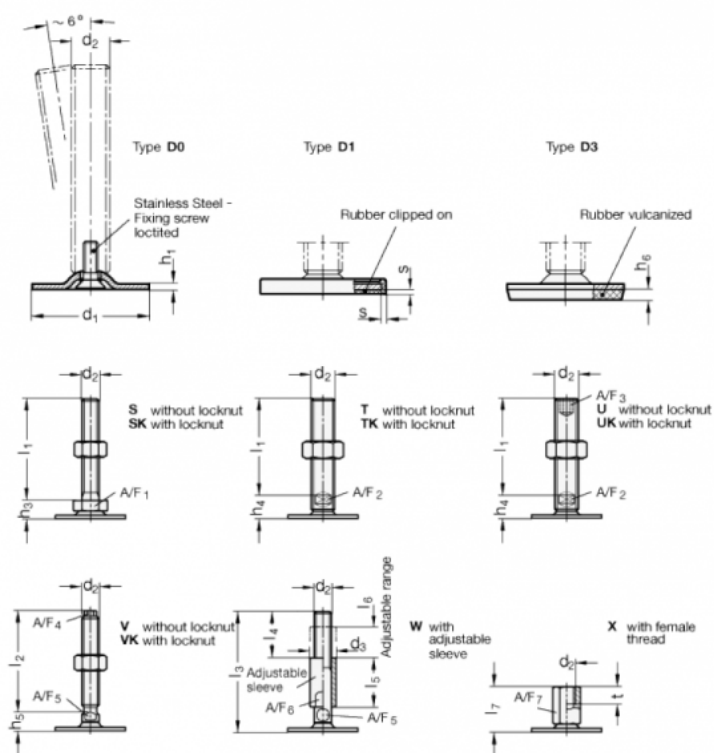

Article number: 204180M1080D1SK
 Description: E+G levelling foot
 GN 41-80-M10-80-D1-SK
 Note: SK With nut, External hexagon at the bottom

Measures

A/F1 = 17
 d1 = 80
 d2 = M10
 h1 = 3
 h3 = 11
 h6 =
 l1 = 80
 s = 2